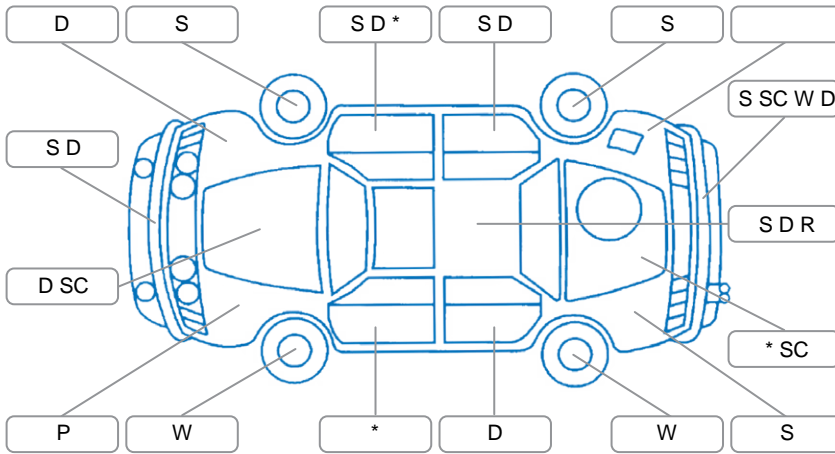

Key

S = Scratch R = Rust C = Crack * = Decals W = Significant scuffs
 D = Dent PT = Paint defect P = Pin dent SC = Stone Chips

Note: some defects and blemishes may not be displayed in the diagram

Body Inspection Comments

Driver side door seal torn, interior front right dome light not working, left taillight water inside, centre console rear air vent damage, interior head liner stained, no cargo blind, interior cargo area trim scratches.