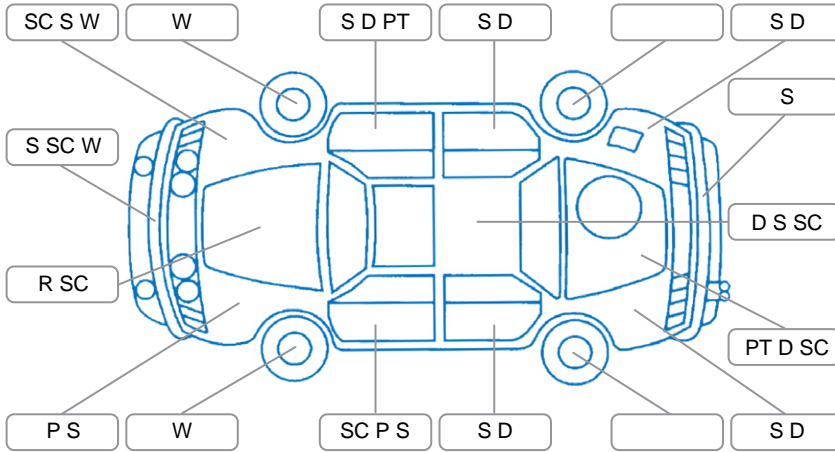

Report ID:	28,063,285	Version:	3
Created:	28 Apr 2026		

Make:	Mitsubishi	Model:	ASX
Body Style:	SUV	Year:	2019
Rego No.:	MMU867	Rego Expiry:	06 May 2026
WoF Expiry:	13 Jan 2027	Odometer:	97,563 Kms
Good No.:	28063285	VIN:	JMFXMLGA8WKU000522
Next Service:	112,575km	Service History:	Yes

Key

S = Scratch R = Rust C = Crack * = Decals W = Significant scuffs
 D = Dent PT = Paint defect P = Pin dent SC = Stone Chips

Note: some defects and blemishes may not be displayed in the diagram

Body Inspection Comments

Roof rack keys missing, cargo deck board missing, right day time running light crack, windscreen crack inside and outside cva, left sill plastic cover scratched,

Conditions During Body Inspection

Under Carriage and Under Bonnet Inspection Comments