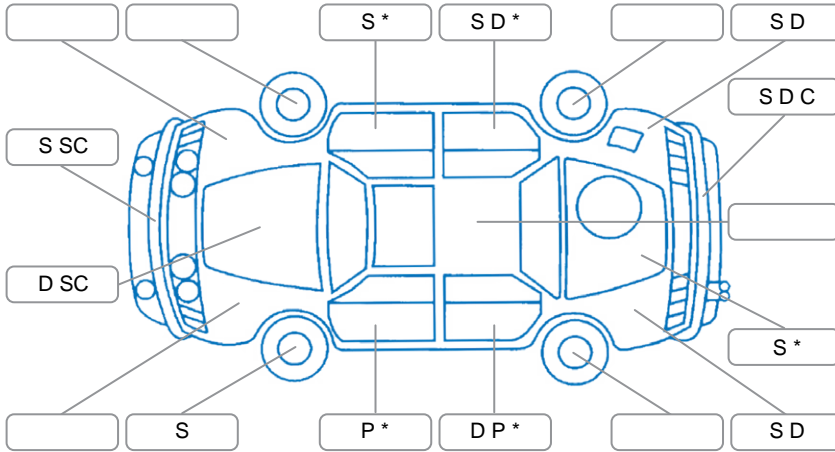

Report ID:	28,063,216	Version:	3
Created:	09 Apr 2026		

Make:	Mitsubishi	Model:	Triton
Body Style:	Utility	Year:	2020
Rego No.:	MTN566	Rego Expiry:	22 Sep 2026
WoF Expiry:	15 Apr 2027	Odometer:	126,841 Kms
Good No.:	28063216	VIN:	MMAJLKL10LH011852
Next Service:	no sticker	Service History:	No

Key

S = Scratch R = Rust C = Crack * = Decals W = Significant scuffs
 D = Dent PT = Paint defect P = Pin dent SC = Stone Chips

Note: some defects and blemishes may not be displayed in the diagram

Body Inspection Comments

Underbody surface rust, rear bumper support bar dent,

Interior Comments

Seats:	Good
Carpets:	Good
Panels:	Good
Dashboard:	Good

General Comments

Passed fresh Mitsubishi WOF.

Road Conditions During Test Drive	Dry		
Engine Timing Mechanism	Timing Chain		
Evidence of Cam Belt Replacement	<input type="checkbox"/> Yes	<input type="checkbox"/> No	Kms
Inspected by:	Curshey Accad		
Published by:	Henry Manders		
Inspection Date:	29 Mar 2026		