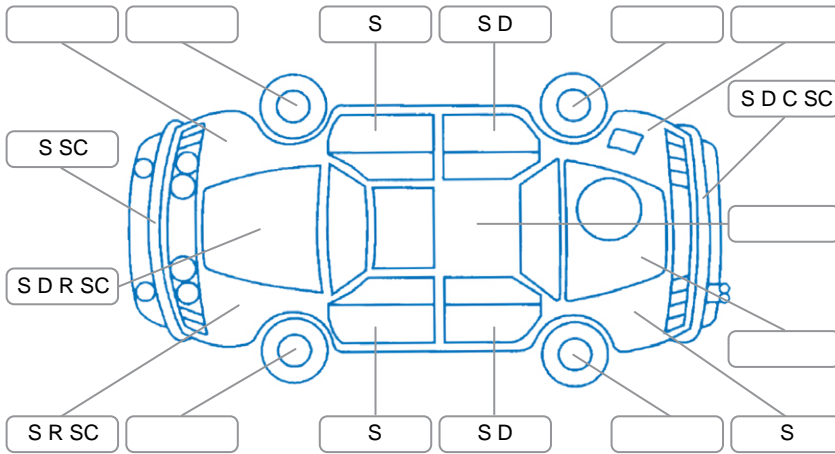

Report ID:	28,063,167	Version:	1
Created:	01 Apr 2026		

Make:	Mazda	Model:	Demio
Body Style:	Hatchback	Year:	2009
Rego No.:	JWS892	Rego Expiry:	28 Dec 2026
WoF Expiry:	09 Apr 2027	Odometer:	206,951 Kms
Good No.:	28063167	VIN:	7AT0C12HX16119386
Next Service:	213,000	Service History:	Yes

**Key**  
 S = Scratch    R = Rust    C = Crack    \* = Decals    W = Significant scuffs  
 D = Dent    PT = Paint defect    P = Pin dent    SC = Stone Chips

Note: some defects and blemishes may not be displayed in the diagram