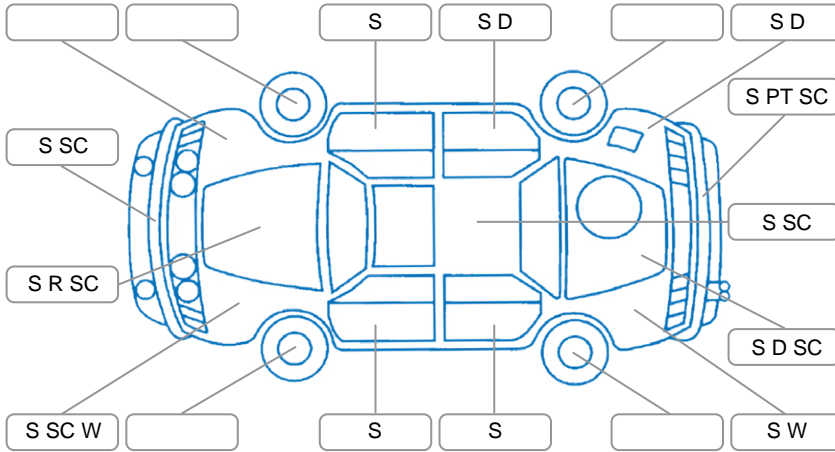

Report ID:	28,063,082	Version:	1
Created:	14 Apr 2026		

Make:	Honda	Model:	Accord
Body Style:	Sedan	Year:	2006
Rego No.:	MEG395	Rego Expiry:	24 May 2026
WoF Expiry:		Odometer:	85,096 Kms
Good No.:	28063082	VIN:	7AT08G13X19201149
Next Service:		Service History:	No

Key
 S = Scratch R = Rust C = Crack * = Decals W = Significant scuffs
 D = Dent PT = Paint defect P = Pin dent SC = Stone Chips

Note: some defects and blemishes may not be displayed in the diagram

Body Inspection Comments

Front bumper poor fit. Rear bumper rhs damaged. Paint faded

Conditions During Body Inspection Dry

Under Carriage and Under Bonnet Inspection Comments

Interior Comments

Seats:	Average drivers side trim damaged
Carpets:	Average
Panels:	Average
Dashboard:	Average