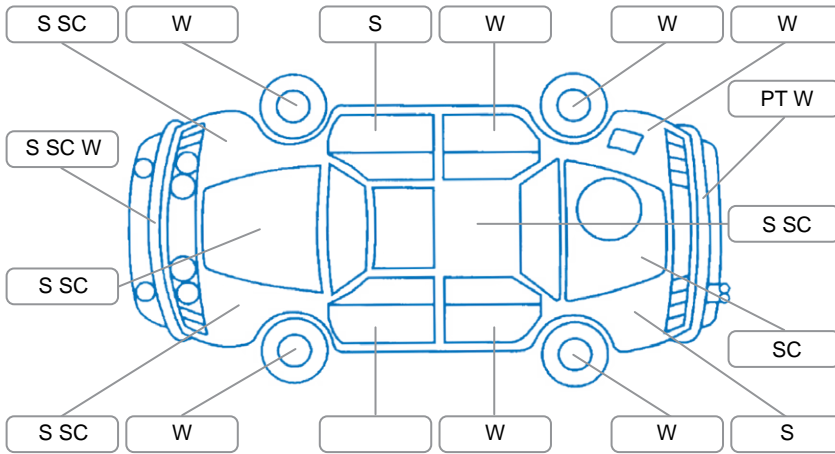

Report ID:	28,063,024	Version:	1
Created:	19 Mar 2026		

Make:	Mazda	Model:	Axela
Body Style:	Sedan	Year:	2015
Rego No.:	PTS350	Rego Expiry:	12 Sep 2026
WoF Expiry:	04 Jun 2026	Odometer:	161,000 Kms
Good No.:	28063024	VIN:	7AT0C13JX21115839
Next Service:	166,000km	Service History:	No

Key
 S = Scratch R = Rust C = Crack * = Decals W = Significant scuffs
 D = Dent PT = Paint defect P = Pin dent SC = Stone Chips

Note: some defects and blemishes may not be displayed in the diagram

Body Inspection Comments

Windscreen stone chips

Conditions During Body Inspection

Dry

Under Carriage and Under Bonnet Inspection Comments

Front wheel drive

Interior Comments

Seats:	Average
Carpets:	Average
Panels:	Good
Dashboard:	Good