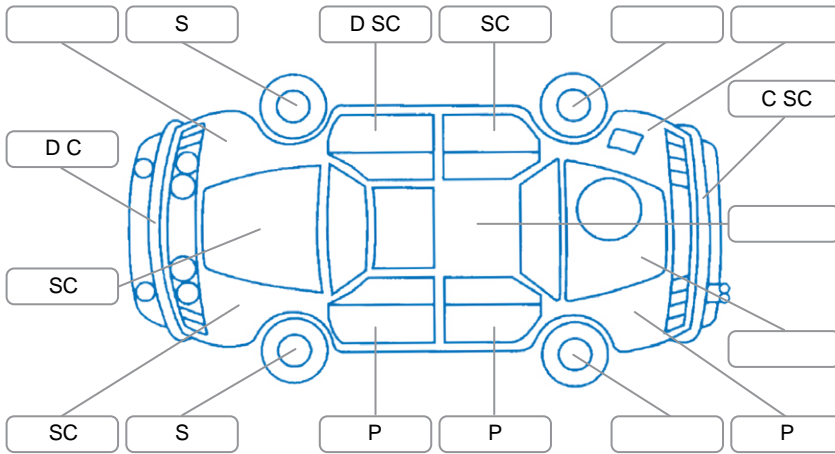

Report ID:	28,062,975	Version:	2
Created:	16 Apr 2026		

Make:	Mitsubishi	Model:	ASX
Body Style:	SUV	Year:	2018
Rego No.:	LSE887	Rego Expiry:	09 Nov 2026
WoF Expiry:	30 Apr 2027	Odometer:	150,884 Kms
Good No.:	28062975	VIN:	JMFXTGA2WKU003536
Next Service:	157,500km	Service History:	No

Key

S = Scratch R = Rust C = Crack * = Decals W = Significant scuffs
 D = Dent PT = Paint defect P = Pin dent SC = Stone Chips

Note: some defects and blemishes may not be displayed in the diagram

Body Inspection Comments

Stone chip in windscreen.
 Front bumper is split.

Conditions During Body Inspection Dry

Under Carriage and Under Bonnet Inspection Comments

Interior Comments

Seats:	Good
Carpets:	Good, drivers floor is worn.
Panels:	Good
Dashboard:	Good