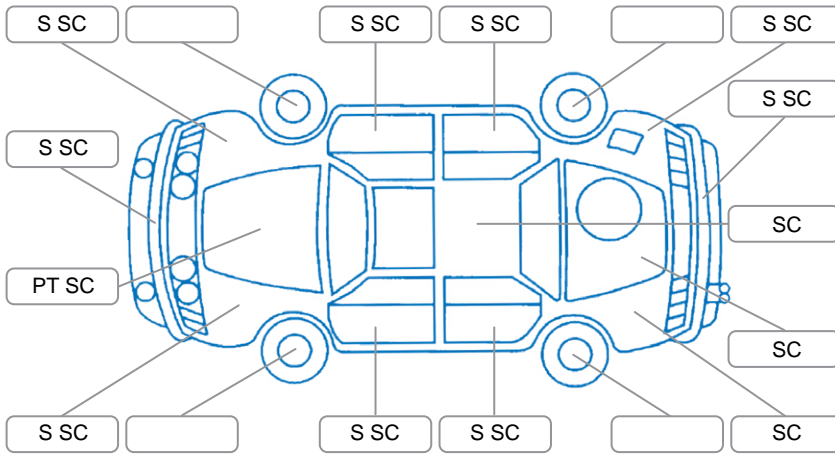

Report ID:	28,062,865	Version:	1
Created:	27 Mar 2026		

Make:	Mazda	Model:	Premacy
Body Style:	Wagon	Year:	2013
Rego No.:	PAQ967	Rego Expiry:	02 May 2026
WoF Expiry:	27 Feb 2027	Odometer:	127,097 Kms
Good No.:	28062865	VIN:	7AT0C133X21103153
Next Service:	137101	Service History:	No

**Key**

S = Scratch    R = Rust    C = Crack    \* = Decals    W = Significant scuffs  
 D = Dent    PT = Paint defect    P = Pin dent    SC = Stone Chips

Note: some defects and blemishes may not be displayed in the diagram

**Body Inspection Comments**

Minor stonechips on windscreen

Conditions During Body Inspection

Dry

**Under Carriage and Under Bonnet Inspection Comments**

Front wheel drive

**Interior Comments**

Seats:	Good
Carpets:	Good
Panels:	Good
Dashboard:	Good