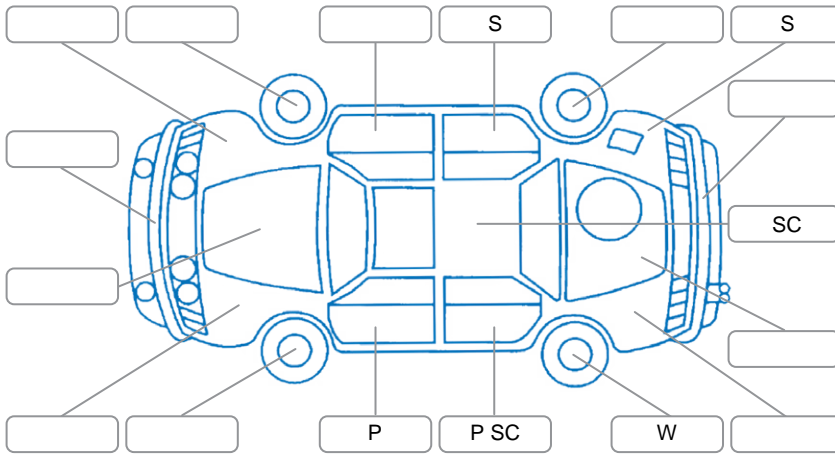

Report ID:	28,062,779	Version:	1
Created:	13 Apr 2026		

Make:	Toyota	Model:	Rav4
Body Style:	Wagon	Year:	2007
Rego No.:	NTW372	Rego Expiry:	17 Oct 2026
WoF Expiry:	08 Apr 2027	Odometer:	137,993 Kms
Good No.:	28062779	VIN:	7AT0H61XX21029814
Next Service:	148,000kms	Service History:	No

Key
 S = Scratch R = Rust C = Crack * = Decals W = Significant scuffs
 D = Dent PT = Paint defect P = Pin dent SC = Stone Chips

Note: some defects and blemishes may not be displayed in the diagram

Body Inspection Comments

General Comments

Right side of centre air vent is broken.

Road Conditions During Test Drive	Dry
Engine Timing Mechanism	Timing Chain
Evidence of Cam Belt Replacement	<input type="checkbox"/> Yes <input type="checkbox"/> No Kms
Inspected by:	Yuki Itohara
Published by:	Callum Busuttill
Inspection Date:	08 Apr 2026