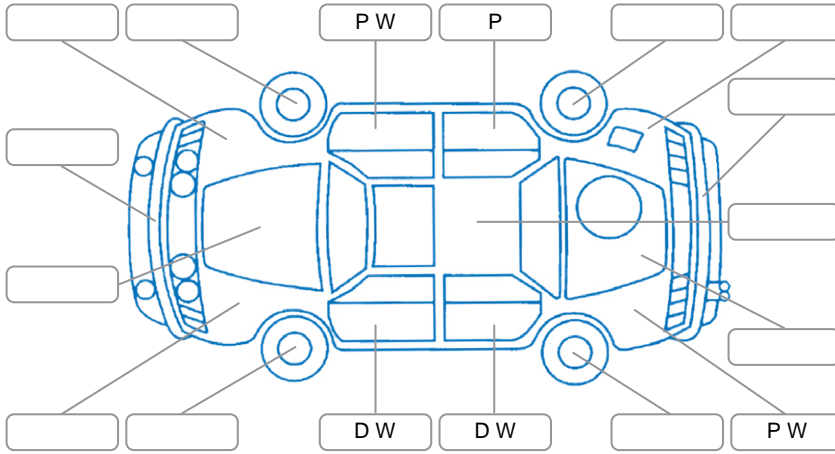

Report ID:	28,062,629	Version:	2
Created:	26 Mar 2026		

Make:	Isuzu	Model:	D-MAX
Body Style:	Utility	Year:	2022
Rego No.:	PCZ840	Rego Expiry:	28 Feb 2027
WoF Expiry:	17 Feb 2027	Odometer:	99,167 Kms
Good No.:	28062629	VIN:	MPATFS40JMT020579
Next Service:	Unreadable	Service History:	Yes

**Key**

S = Scratch    R = Rust    C = Crack    \* = Decals    W = Significant scuffs  
 D = Dent    PT = Paint defect    P = Pin dent    SC = Stone Chips

Note: some defects and blemishes may not be displayed in the diagram

**Body Inspection Comments**

Both sills pin dent

Conditions During Body Inspection

Dry

**Under Carriage and Under Bonnet Inspection Comments**

**Interior Comments**

Seats:	Good
Carpets:	Good
Panels:	Good
Dashboard:	Good