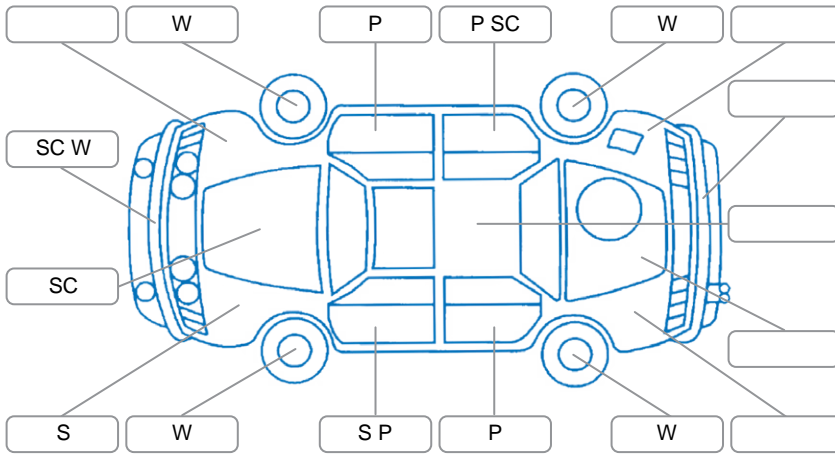

Report ID:	28,062,535	Version:	1
Created:	02 Apr 2026		

Make:	Mercedes-Benz	Model:	B-Class
Body Style:	Hatchback	Year:	2012
Rego No.:	LBR800	Rego Expiry:	29 Oct 2026
WoF Expiry:	10 Dec 2026	Odometer:	143,563 Kms
Good No.:	28062535	VIN:	WDD2462432J103771
Next Service:	153,000 kms	Service History:	Yes

Key
 S = Scratch R = Rust C = Crack * = Decals W = Significant scuffs
 D = Dent PT = Paint defect P = Pin dent SC = Stone Chips

Note: some defects and blemishes may not be displayed in the diagram

Body Inspection Comments

Screw holes in front bumper.

Conditions During Body Inspection

Dry

Under Carriage and Under Bonnet Inspection Comments

Front wheel drive.
 Freshly serviced.

Interior Comments

Seats:	Average
Carpets:	Average
Panels:	Average
Dashboard:	Average