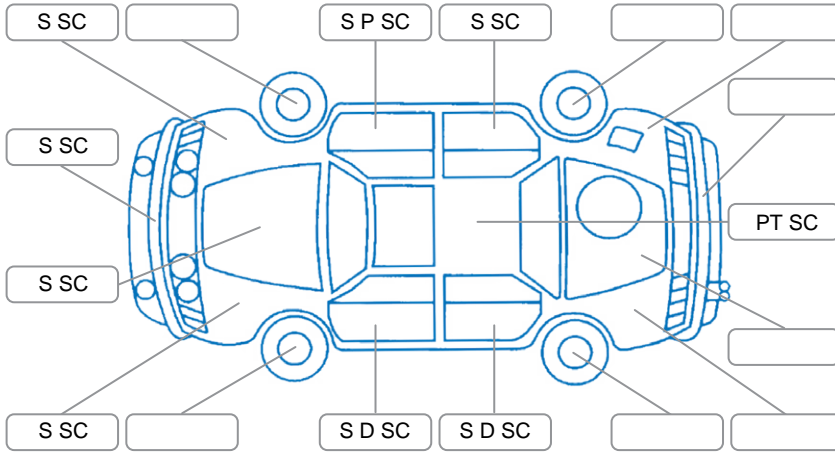

Report ID:	28,062,503	Version:	1
Created:	21 Apr 2026		

Make:	Mitsubishi	Model:	Triton
Body Style:	Utility	Year:	2016
Rego No.:	NEQ658	Rego Expiry:	03 Dec 2026
WoF Expiry:	04 May 2027	Odometer:	132,981 Kms
Good No.:	28062503	VIN:	MMAYJKL10GH005413
Next Service:	142981	Service History:	No

Key

S = Scratch R = Rust C = Crack * = Decals W = Significant scuffs
 D = Dent PT = Paint defect P = Pin dent SC = Stone Chips

Note: some defects and blemishes may not be displayed in the diagram

Body Inspection Comments

Minor stonechips on windscreen
 Ute tray is cracked and dented on the left side

Conditions During Body Inspection Dry

Under Carriage and Under Bonnet Inspection Comments

Four wheel drive

Interior Comments

Seats:	rip on drivers seat-Average
Carpets:	Good
Panels:	Good
Dashboard:	Good

General Comments

Has no floor mats

Road Conditions During Test Drive Dry

Engine Timing Mechanism Timing Chain

Evidence of Cam Belt Replacement Yes No Kms