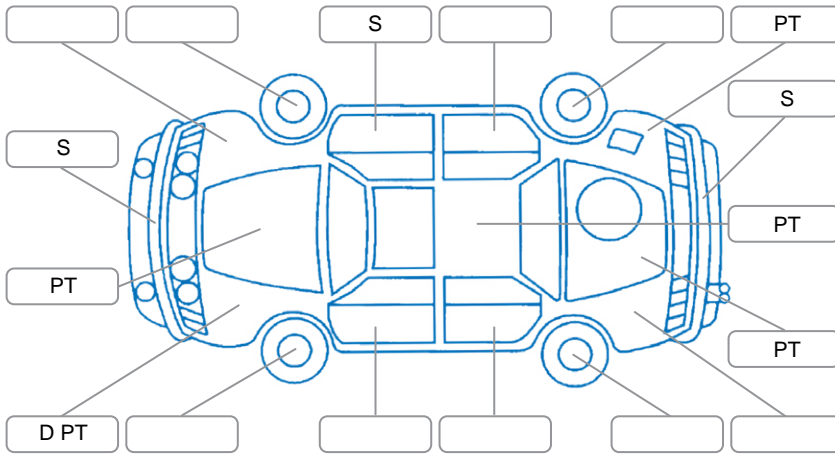

Report ID:	28,062,330	Version:	1
Created:	20 Mar 2026		

Make:	Nissan	Model:	Tiida
Body Style:	Hatchback	Year:	2010
Rego No.:	MJA973	Rego Expiry:	19 Feb 2026
WoF Expiry:	22 Aug 2026	Odometer:	197,087 Kms
Good No.:	28062330	VIN:	7AT0DH78X19362699
Next Service:	201,000 kms	Service History:	No

Key
 S = Scratch R = Rust C = Crack * = Decals W = Significant scuffs
 D = Dent PT = Paint defect P = Pin dent SC = Stone Chips

Note: some defects and blemishes may not be displayed in the diagram

Body Inspection Comments

Water in the boot, driver belt cracked, underbody rust.

Conditions During Body Inspection Dry

Under Carriage and Under Bonnet Inspection Comments

Interior Comments

Seats:	Average
Carpets:	Average
Panels:	Average
Dashboard:	Average