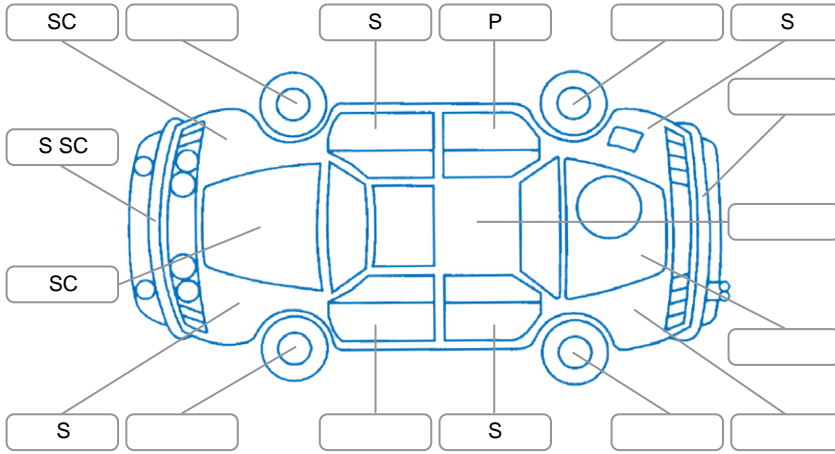

Report ID:	28,062,266	Version:	1
Created:	08 May 2026		

Make:	Great Wall	Model:	Steed
Body Style:	Utility	Year:	2020
Rego No.:	MWD702	Rego Expiry:	03 May 2026
WoF Expiry:	25 Mar 2026	Odometer:	66,314 Kms
Good No.:	28062266	VIN:	LGWDBE183LB622072
Next Service:	76202	Service History:	No

Key

S = Scratch R = Rust C = Crack * = Decals W = Significant scuffs
 D = Dent PT = Paint defect P = Pin dent SC = Stone Chips

Note: some defects and blemishes may not be displayed in the diagram

Body Inspection Comments

Right front tyre worn on inner edge

Conditions During Body Inspection Dry

Under Carriage and Under Bonnet Inspection Comments

Interior Comments

Seats:	Good
Carpets:	Good
Panels:	Good
Dashboard:	Good

General Comments