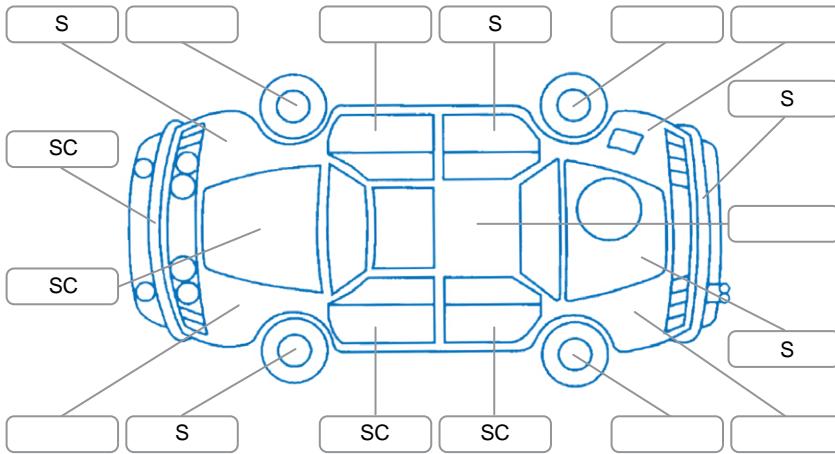

Report ID:	28,062,143	Version:	1
Created:	25 Mar 2026		

Make:	Honda	Model:	CRV
Body Style:	SUV	Year:	2016
Rego No.:	KFE667	Rego Expiry:	05 Dec 2026
WoF Expiry:	19 Feb 2027	Odometer:	133,226 Kms
Good No.:	28062143	VIN:	MRHRM4840HP063493
Next Service:	143200 Kms	Service History:	No

Key
 S = Scratch R = Rust C = Crack * = Decals W = Significant scuffs
 D = Dent PT = Paint defect P = Pin dent SC = Stone Chips

Note: some defects and blemishes may not be displayed in the diagram

Body Inspection Comments

Minor Windscreen chips.

Conditions During Body Inspection Dry

Under Carriage and Under Bonnet Inspection Comments

Interior Comments

Seats:	Average
Carpets:	Average
Panels:	Average
Dashboard:	Average

General Comments