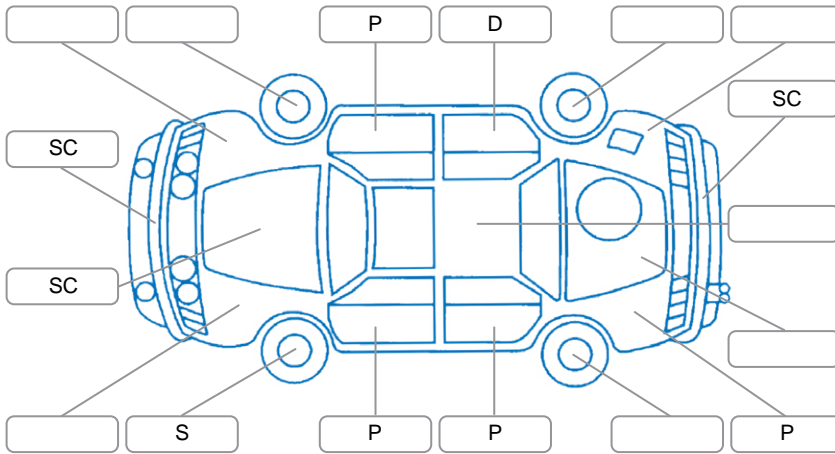

Report ID:	28,062,136	Version:	2
Created:	31 Mar 2026		

Make:	Subaru	Model:	Forester
Body Style:	Wagon	Year:	2014
Rego No.:	MYM54	Rego Expiry:	28 Oct 2026
WoF Expiry:	14 Apr 2027	Odometer:	160,280 Kms
Good No.:	28062136	VIN:	7AT0GF17X20049358
Next Service:	170,314kms	Service History:	No

### Key

S = Scratch    R = Rust    C = Crack    \* = Decals    W = Significant scuffs  
 D = Dent    PT = Paint defect    P = Pin dent    SC = Stone Chips

Note: some defects and blemishes may not be displayed in the diagram