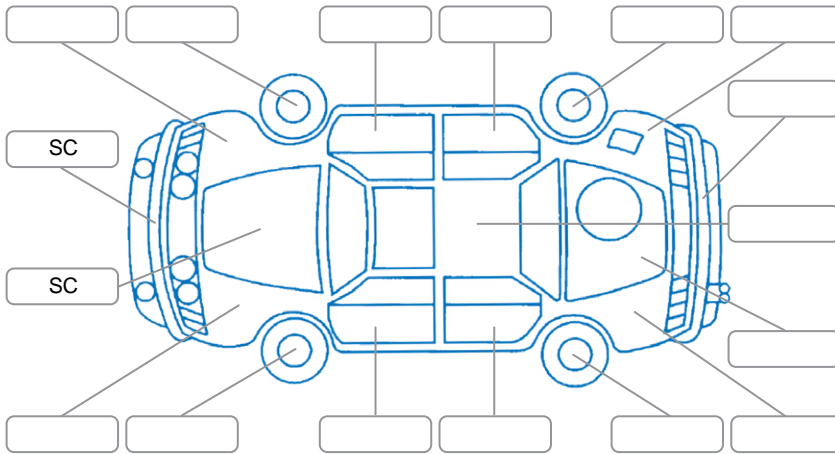

Key
 S = Scratch R = Rust C = Crack * = Decals W = Significant scuffs
 D = Dent PT = Paint defect P = Pin dent SC = Stone Chips

Note: some defects and blemishes may not be displayed in the diagram

Body Inspection Comments

Crack in windscreen.

Conditions During Body Inspection Dry

Under Carriage and Under Bonnet Inspection Comments

Interior Comments

Seats:	Good
Carpets:	Good
Panels:	Good
Dashboard:	Good

General Comments

Vehicle drove well.