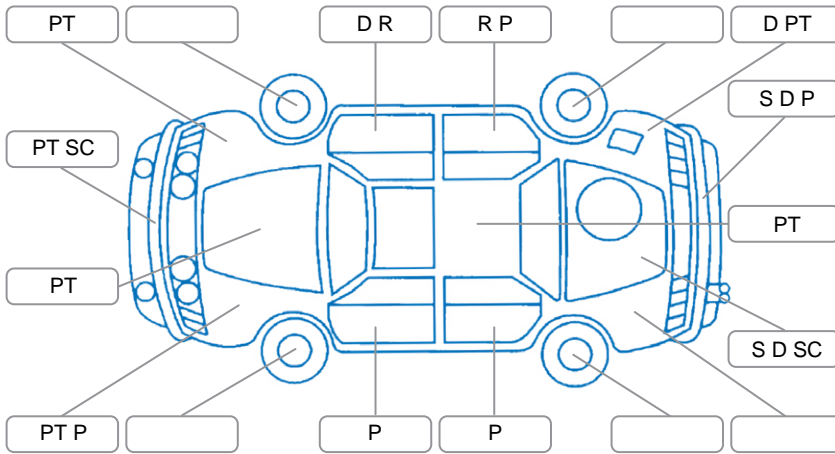

Report ID:	28,061,772	Version:	3
Created:	26 Mar 2026		

Make:	Toyota	Model:	Hilux
Body Style:	Utility	Year:	2013
Rego No.:	JTN133	Rego Expiry:	29 Oct 2026
WoF Expiry:	15 Oct 2026	Odometer:	286,705 Kms
Good No.:	28061772	VIN:	MR0FZ29G201739622
Next Service:	305,000kms	Service History:	No

**Key**  
 S = Scratch    R = Rust    C = Crack    \* = Decals    W = Significant scuffs  
 D = Dent    PT = Paint defect    P = Pin dent    SC = Stone Chips

Note: some defects and blemishes may not be displayed in the diagram