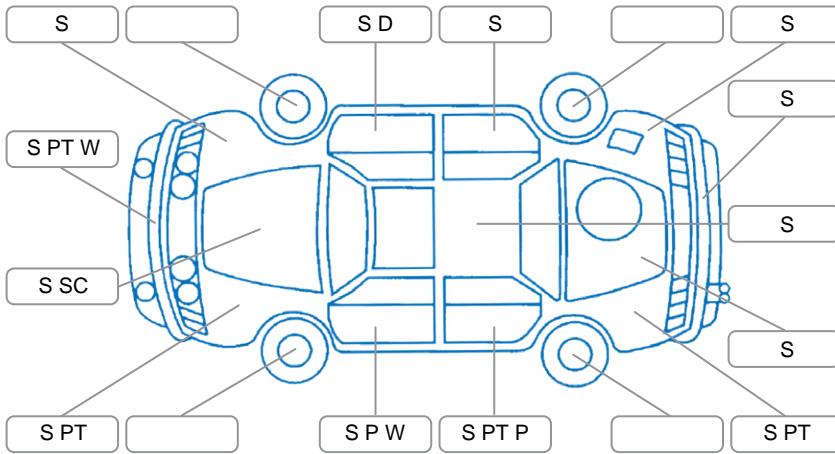

Key

S = Scratch R = Rust C = Crack * = Decals W = Significant scuffs
 D = Dent PT = Paint defect P = Pin dent SC = Stone Chips

Note: some defects and blemishes may not be displayed in the diagram

Body Inspection Comments

Large stone chip in windscreen

Conditions During Body Inspection

Dry

Under Carriage and Under Bonnet Inspection Comments

Interior Comments

Seats:	Average
Carpets:	Average
Panels:	Average
Dashboard:	Average