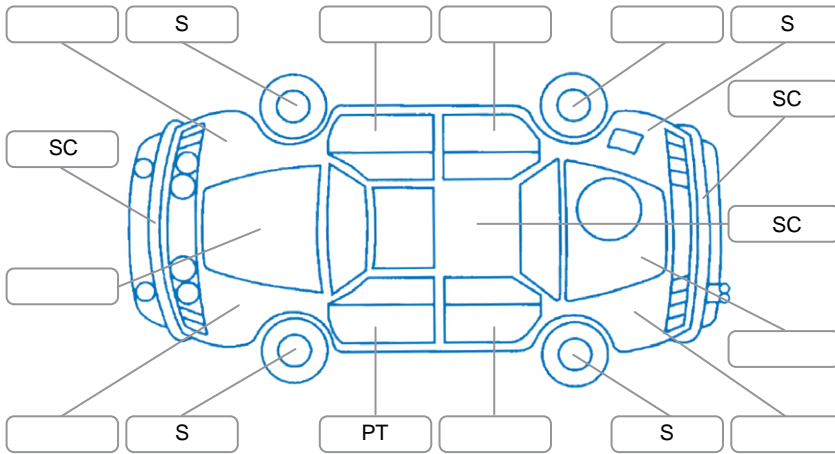

Key

S = Scratch R = Rust C = Crack * = Decals W = Significant scuffs
 D = Dent PT = Paint defect P = Pin dent SC = Stone Chips

Note: some defects and blemishes may not be displayed in the diagram

Body Inspection Comments

Stone chips in windscreen.

Conditions During Body Inspection

Wet

Under Carriage and Under Bonnet Inspection Comments

Interior Comments

Seats:	Average
Carpets:	Average
Panels:	Average
Dashboard:	Good

General Comments