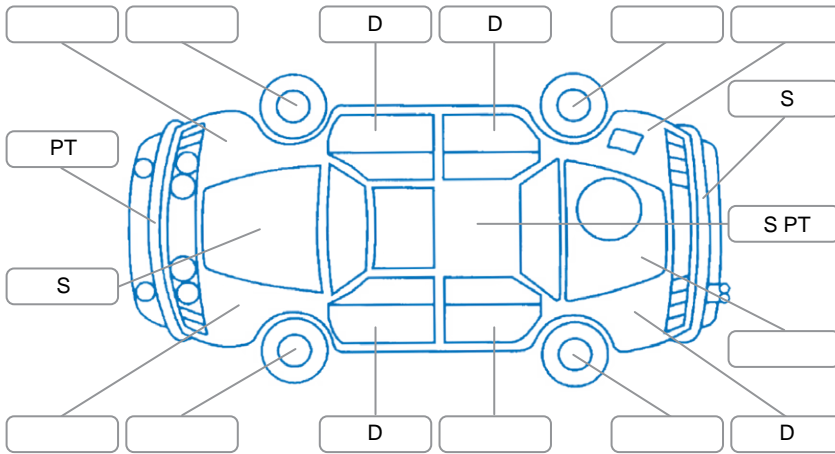

Report ID:	28,061,391	Version:	1
Created:	19 Mar 2026		

Make:	Toyota	Model:	Aqua
Body Style:	Hatchback	Year:	2015
Rego No.:	QEM158	Rego Expiry:	06 Apr 2026
WoF Expiry:	21 Aug 2026	Odometer:	124,085 Kms
Good No.:	28061391	VIN:	7AT0H65YX23397832
Next Service:	no sticker	Service History:	No

**Key**  
 S = Scratch    R = Rust    C = Crack    \* = Decals    W = Significant scuffs  
 D = Dent    PT = Paint defect    P = Pin dent    SC = Stone Chips

Note: some defects and blemishes may not be displayed in the diagram