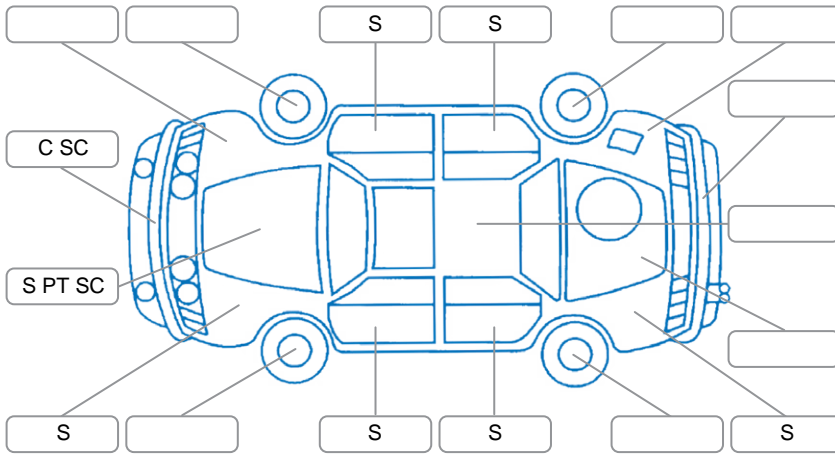

Key
 S = Scratch R = Rust C = Crack * = Decals W = Significant scuffs
 D = Dent PT = Paint defect P = Pin dent SC = Stone Chips

Note: some defects and blemishes may not be displayed in the diagram

Body Inspection Comments

Windscreen crack outside cva ,tyre pressure monitoring light on, front grille damaged

Conditions During Body Inspection

Under Carriage and Under Bonnet Inspection Comments

Interior Comments

Seats:	Good
Carpets:	Good
Panels:	Good
Dashboard:	Good