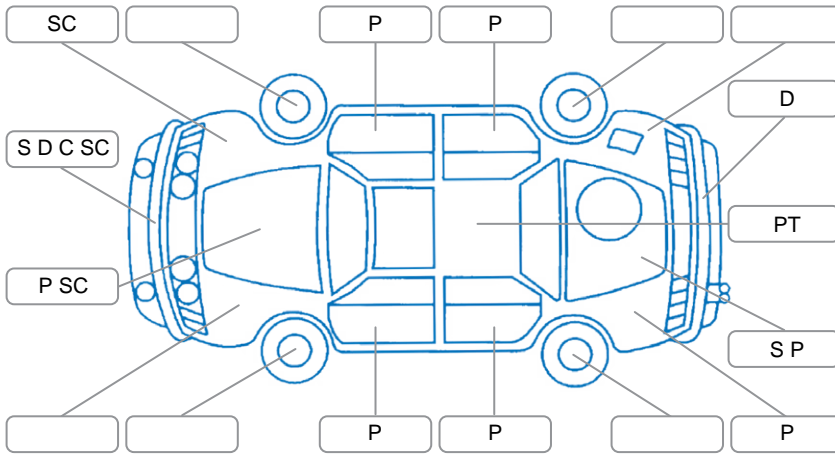

Report ID:	28,060,972	Version:	3
Created:	25 Mar 2026		

Make:	Toyota	Model:	Hilux
Body Style:	Utility	Year:	2011
Rego No.:	GBL289	Rego Expiry:	13 Sep 2026
WoF Expiry:	12 Nov 2026	Odometer:	221,595 Kms
Good No.:	28060972	VIN:	MR0FZ29G001618071
Next Service:	231,604kms	Service History:	No

Key
 S = Scratch R = Rust C = Crack * = Decals W = Significant scuffs
 D = Dent PT = Paint defect P = Pin dent SC = Stone Chips

Note: some defects and blemishes may not be displayed in the diagram

Body Inspection Comments