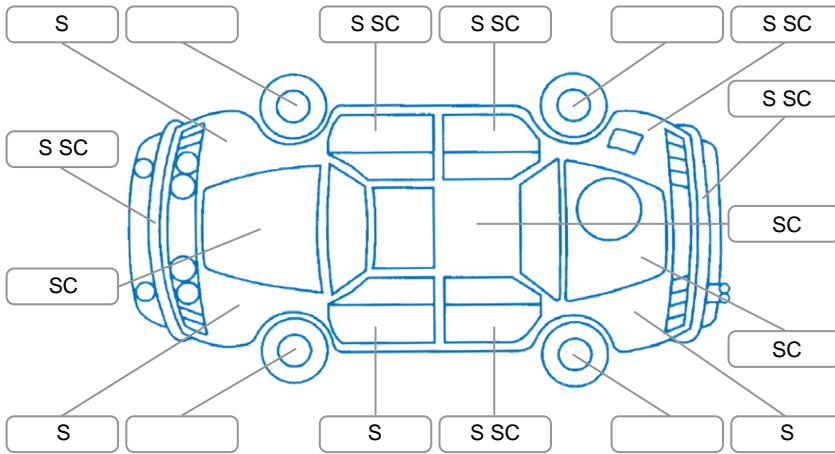

Report ID:	28,060,938	Version:	1
Created:	30 Mar 2026		

Make:	Nissan	Model:	Elgrand
Body Style:	Wagon	Year:	2012
Rego No.:	MUM217	Rego Expiry:	18 Nov 2026
WoF Expiry:	09 Apr 2027	Odometer:	204,689 Kms
Good No.:	28060938	VIN:	7AT0DH6MX20025184
Next Service:	214690	Service History:	No

Key

S = Scratch R = Rust C = Crack * = Decals W = Significant scuffs
 D = Dent PT = Paint defect P = Pin dent SC = Stone Chips

Note: some defects and blemishes may not be displayed in the diagram

Body Inspection Comments

Minor stonechips on windscreen

Conditions During Body Inspection

Dry

Under Carriage and Under Bonnet Inspection Comments

Front wheel drive

Interior Comments

Seats:	Good
Carpets:	Good
Panels:	Good
Dashboard:	Good