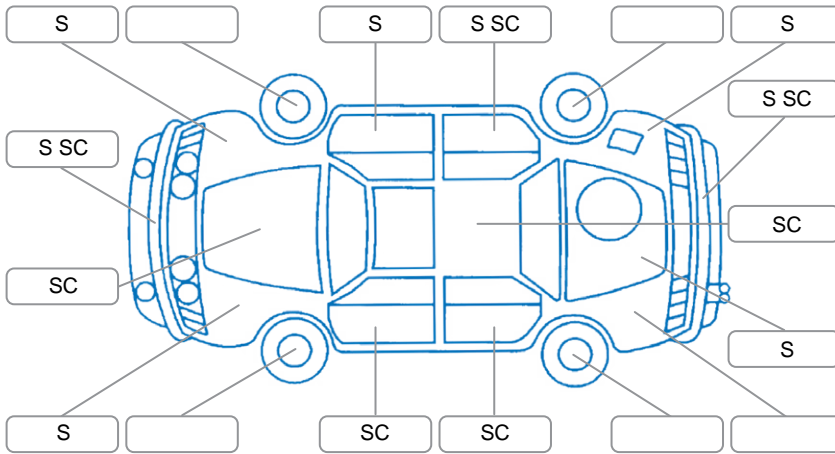

Report ID:	28,060,891	Version:	1
Created:	01 Apr 2026		

Make:	Jeep	Model:	Renegade
Body Style:	SUV	Year:	2017
Rego No.:	KMK146	Rego Expiry:	19 Jun 2026
WoF Expiry:	25 Mar 2027	Odometer:	143,852 Kms
Good No.:	28060891	VIN:	1C4BU0000HPE85770
Next Service:	153860	Service History:	No

Key

S = Scratch R = Rust C = Crack * = Decals W = Significant scuffs
 D = Dent PT = Paint defect P = Pin dent SC = Stone Chips

Note: some defects and blemishes may not be displayed in the diagram

Body Inspection Comments

Minor stonechips on windscreen

Conditions During Body Inspection

Dry

Under Carriage and Under Bonnet Inspection Comments

4WD

Interior Comments

Seats:	Good
Carpets:	Good
Panels:	Good
Dashboard:	Good

General Comments