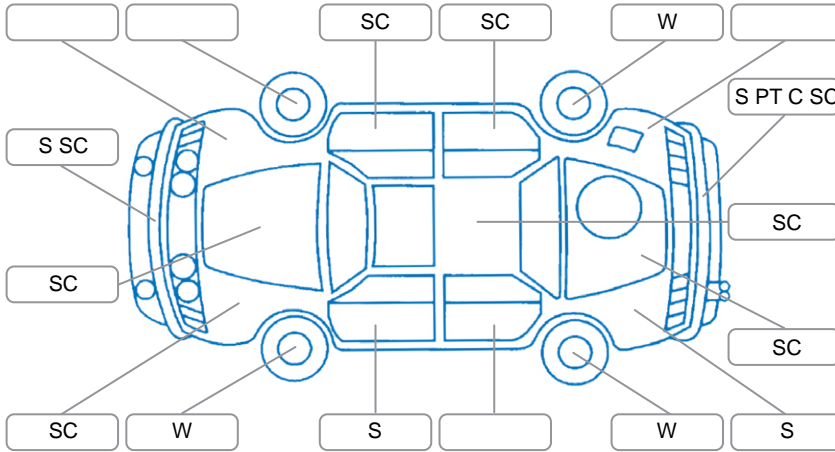

Report ID:	28,060,862	Version:	1
Created:	20 Mar 2026		

Make:	Volkswagen	Model:	Golf
Body Style:	Hatchback	Year:	2010
Rego No.:	FFD97	Rego Expiry:	21 May 2026
WoF Expiry:	23 Feb 2027	Odometer:	123,245 Kms
Good No.:	28060862	VIN:	WVVZZZ1KZAW183855
Next Service:	132655	Service History:	No

Key

S = Scratch R = Rust C = Crack * = Decals W = Significant scuffs
 D = Dent PT = Paint defect P = Pin dent SC = Stone Chips

Note: some defects and blemishes may not be displayed in the diagram

Body Inspection Comments

Minor stonechips/crack on windscreen

Conditions During Body Inspection

Dry

Under Carriage and Under Bonnet Inspection Comments

Front wheel drive

Interior Comments

Seats:	Good
Carpets:	Good
Panels:	Good
Dashboard:	Good