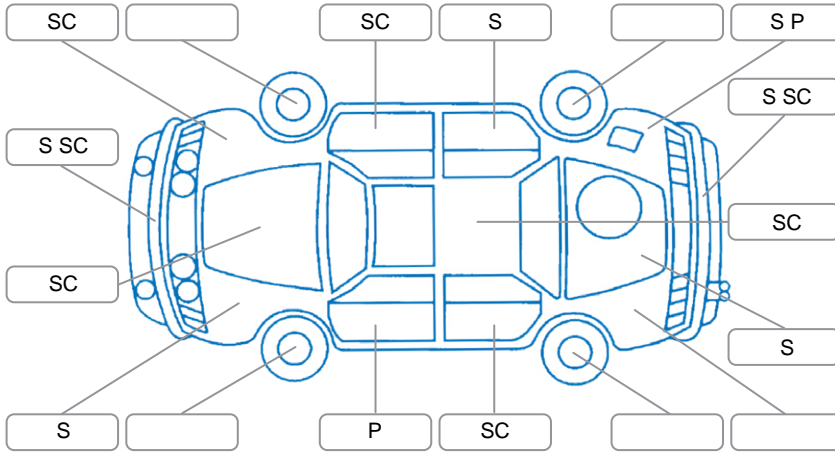

Report ID:	28,060,827	Version:	1
Created:	30 Mar 2026		

Make:	Mitsubishi	Model:	Outlander
Body Style:	SUV	Year:	2015
Rego No.:	JCF401	Rego Expiry:	18 Apr 2026
WoF Expiry:	03 Sep 2026	Odometer:	215,522 Kms
Good No.:	28060827	VIN:	JMFXMLGF6WGWZ000501
Next Service:	225526	Service History:	No

Key

S = Scratch R = Rust C = Crack * = Decals W = Significant scuffs
 D = Dent PT = Paint defect P = Pin dent SC = Stone Chips

Note: some defects and blemishes may not be displayed in the diagram

Body Inspection Comments

Minor stonechips on windscreen

Conditions During Body Inspection

Dry

Under Carriage and Under Bonnet Inspection Comments

4WD

Interior Comments

Seats:	Good
Carpets:	Good
Panels:	Good
Dashboard:	Good

General Comments