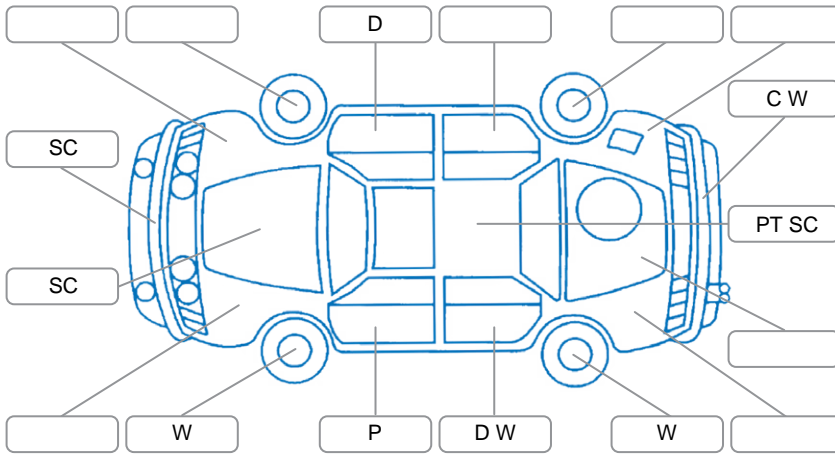

Report ID:	28,060,739	Version:	1
Created:	09 Apr 2026		

Make:	Toyota	Model:	Corolla
Body Style:	Hatchback	Year:	2016
Rego No.:	JSK627	Rego Expiry:	12 Jul 2026
WoF Expiry:	07 Apr 2027	Odometer:	97,185 Kms
Good No.:	28060739	VIN:	JTNKU3JE40J525514
Next Service:	107,000 kms	Service History:	Yes

Key
 S = Scratch R = Rust C = Crack * = Decals W = Significant scuffs
 D = Dent PT = Paint defect P = Pin dent SC = Stone Chips

Note: some defects and blemishes may not be displayed in the diagram

Body Inspection Comments

Conditions During Body Inspection: Dry

Under Carriage and Under Bonnet Inspection Comments

Front wheel drive.
 Freshly serviced.

Interior Comments

Seats:	Average
Carpets:	Average
Panels:	Average
Dashboard:	Average