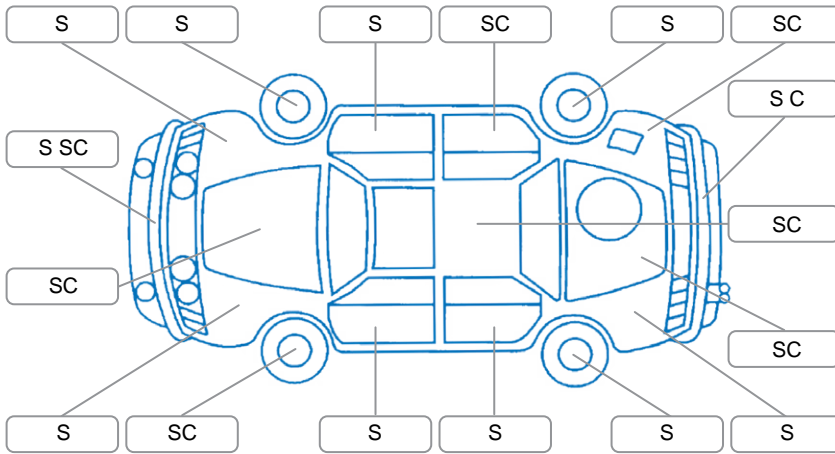

Report ID:	28,060,675	Version:	2
Created:	15 Apr 2026		

Make:	Mazda	Model:	Demio
Body Style:	Hatchback	Year:	2015
Rego No.:	QDT841	Rego Expiry:	28 Feb 2026
WoF Expiry:	30 Sep 2026	Odometer:	148,232 Kms
Good No.:	28060675	VIN:	7AT0C12HX23115070
Next Service:	151,080	Service History:	No

### Key

S = Scratch    R = Rust    C = Crack    \* = Decals    W = Significant scuffs  
 D = Dent    PT = Paint defect    P = Pin dent    SC = Stone Chips

Note: some defects and blemishes may not be displayed in the diagram