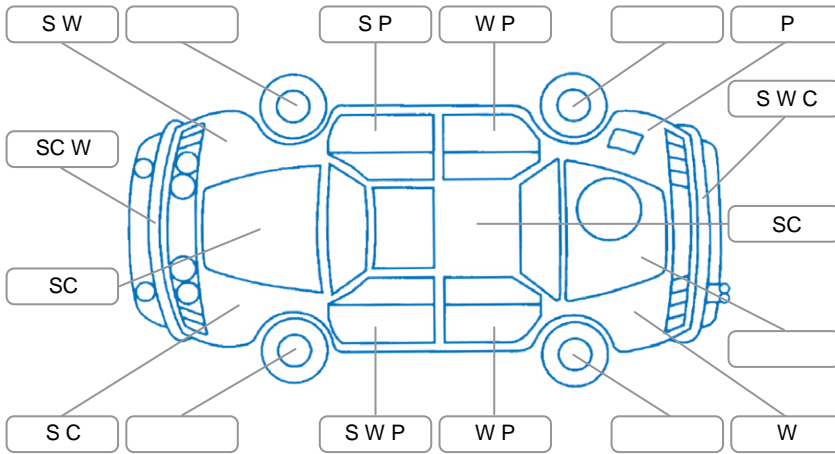

Report ID:	123	Version:	2
Created:	17 Apr 2026		

Make:	Toyota	Model:	Corolla
Body Style:	Sedan	Year:	2009
Rego No.:	MWE210	Rego Expiry:	07 Dec 2026
WoF Expiry:	01 May 2027	Odometer:	87,432 Kms
Good No.:	28060623	VIN:	7AT0H607X20130794
Next Service:	97,000 kms	Service History:	No

Key
 S = Scratch R = Rust C = Crack * = Decals W = Significant scuffs
 D = Dent PT = Paint defect P = Pin dent SC = Stone Chips

Note: some defects and blemishes may not be displayed in the diagram

Body Inspection Comments

In fair condition.

Conditions During Body Inspection

Dry

Under Carriage and Under Bonnet Inspection Comments

Front Wheel Drive.
 Freshly serviced.
 New battery installed.

Interior Comments

Seats:	Good
Carpets:	Good
Panels:	Good
Dashboard:	Good