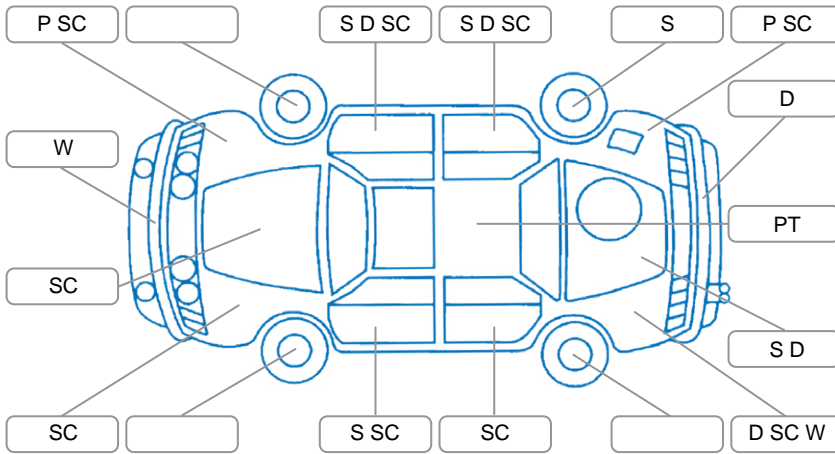

Report ID:	28,060,606	Version:	3
Created:	16 Apr 2026		

Make:	Toyota	Model:	Hiace
Body Style:	Van	Year:	2006
Rego No.:	DJR937	Rego Expiry:	08 Aug 2026
WoF Expiry:	03 Feb 2027	Odometer:	385,214 Kms
Good No.:	28060606	VIN:	JTFHX02P500007011
Next Service:	No recent service or history.	Service History:	No

Key

S = Scratch R = Rust C = Crack * = Decals W = Significant scuffs
 D = Dent PT = Paint defect P = Pin dent SC = Stone Chips

Note: some defects and blemishes may not be displayed in the diagram

Body Inspection Comments

Stone chips in windscreen and crack in RH corner.
 Wrong colour touch up paint all over roof.

Conditions During Body Inspection

Dry

Under Carriage and Under Bonnet Inspection Comments

Oil leaking under engine.
 Surface corrosion under vehicle.