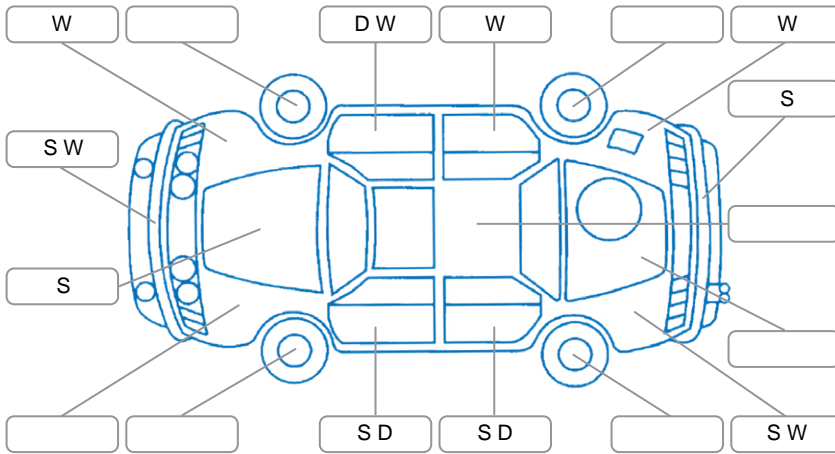

Report ID:	28,060,566	Version:	1
Created:	15 May 2026		

Make:	Foton	Model:	Sauvana
Body Style:	SUV	Year:	2018
Rego No.:	LMC969	Rego Expiry:	28 Dec 2026
WoF Expiry:	24 Apr 2027	Odometer:	75,636 Kms
Good No.:	28060566	VIN:	LVCP2GBC5JC001510
Next Service:	86200	Service History:	No

### Key

S = Scratch    R = Rust    C = Crack    \* = Decals    W = Significant scuffs  
 D = Dent    PT = Paint defect    P = Pin dent    SC = Stone Chips

Note: some defects and blemishes may not be displayed in the diagram