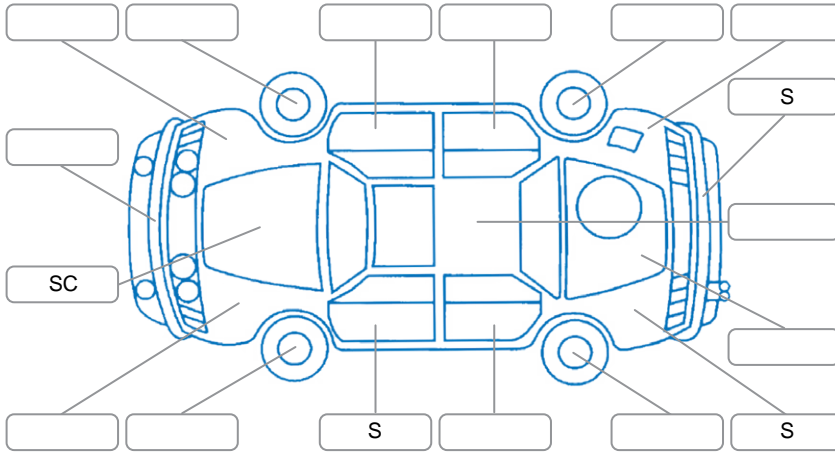

Report ID:	28,060,545	Version:	2
Created:	09 Apr 2026		

Make:	Mazda	Model:	Mazda3
Body Style:	Hatchback	Year:	2018
Rego No.:	LFG125	Rego Expiry:	20 Apr 2026
WoF Expiry:	08 Apr 2027	Odometer:	100,550 Kms
Good No.:	28060545	VIN:	JM0BN543810205091
Next Service:	110,000 kms	Service History:	No

Key

S = Scratch R = Rust C = Crack * = Decals W = Significant scuffs
 D = Dent PT = Paint defect P = Pin dent SC = Stone Chips

Note: some defects and blemishes may not be displayed in the diagram

Body Inspection Comments