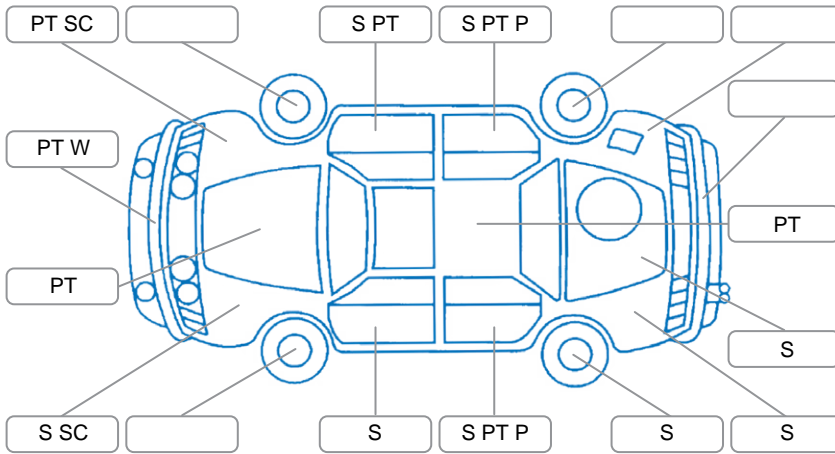

Report ID:	28,060,532	Version:	2
Created:	27 Mar 2026		

Make:	Mazda	Model:	Atenza
Body Style:	Wagon	Year:	2008
Rego No.:	LDF849	Rego Expiry:	09 Jul 2026
WoF Expiry:	17 Oct 2026	Odometer:	231,349 Kms
Good No.:	28060532	VIN:	7AT0C139X17100139
Next Service:	176782km	Service History:	No

Key

S = Scratch R = Rust C = Crack * = Decals W = Significant scuffs
 D = Dent PT = Paint defect P = Pin dent SC = Stone Chips

Note: some defects and blemishes may not be displayed in the diagram

Body Inspection Comments

Stone chips in windscreen.
 Big patches or clear coat peeling off bonnet.

Conditions During Body Inspection Dry

Under Carriage and Under Bonnet Inspection Comments

Interior Comments

Seats:	Average
Carpets:	Average
Panels:	Average
Dashboard:	Poor