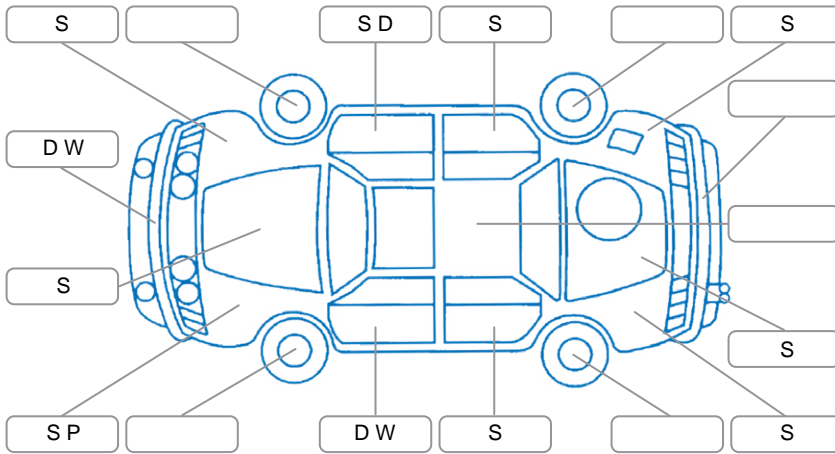

**Key**

S = Scratch    R = Rust    C = Crack    \* = Decals    W = Significant scuffs  
 D = Dent    PT = Paint defect    P = Pin dent    SC = Stone Chips

Note: some defects and blemishes may not be displayed in the diagram

**Body Inspection Comments**

Conditions During Body Inspection: Dry

**Under Carriage and Under Bonnet Inspection Comments**

Oil leaking under engine.

**Interior Comments**

Seats:	Poor
Carpets:	Average
Panels:	Good
Dashboard:	Good