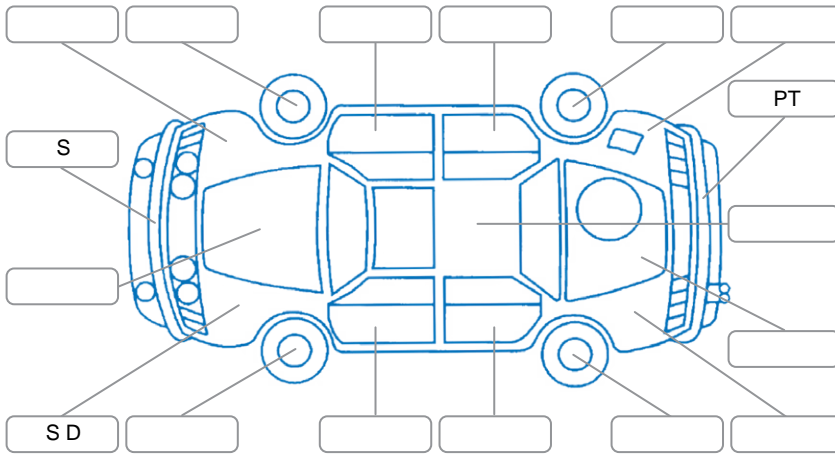

Report ID:	28,060,385	Version:	1
Created:	10 Apr 2026		

Make:	Toyota	Model:	Highlander
Body Style:	SUV	Year:	2003
Rego No.:	BST193	Rego Expiry:	23 Jun 2026
WoF Expiry:	03 Dec 2026	Odometer:	117,476 Kms
Good No.:	28060385	VIN:	JTEHP21A600015955
Next Service:	122700	Service History:	No

Key
 S = Scratch R = Rust C = Crack * = Decals W = Significant scuffs
 D = Dent PT = Paint defect P = Pin dent SC = Stone Chips

Note: some defects and blemishes may not be displayed in the diagram

Body Inspection Comments

Left sill dented
 Small chip in cva

Conditions During Body Inspection Dry

Under Carriage and Under Bonnet Inspection Comments

All brake pads worn
 Surface rust underside components

Interior Comments

Seats:	Average
Carpets:	Average
Panels:	Average
Dashboard:	Average