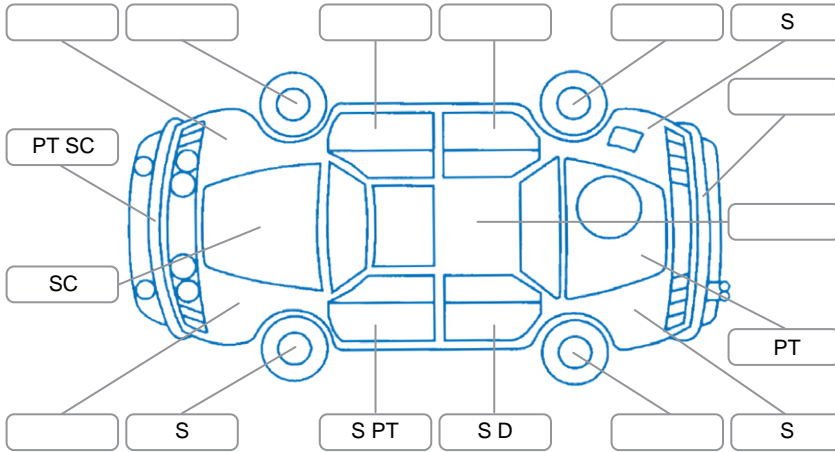

Report ID:	28,060,337	Version:	3
Created:	06 Apr 2026		

Make:	Mini	Model:	Cooper S
Body Style:	Hatchback	Year:	2012
Rego No.:	NFD339	Rego Expiry:	10 Jun 2026
WoF Expiry:	17 Mar 2027	Odometer:	130,000 Kms
Good No.:	28060337	VIN:	WMWZC32060WM21082
Next Service:	135000	Service History:	Yes

Key

S = Scratch R = Rust C = Crack * = Decals W = Significant scuffs
 D = Dent PT = Paint defect P = Pin dent SC = Stone Chips

Note: some defects and blemishes may not be displayed in the diagram

Body Inspection Comments

windscreen stone chip inside cva., steering wheel music controls not working ,

Conditions During Body Inspection

Under Carriage and Under Bonnet Inspection Comments

Interior Comments

Seats:	rear seat minor torn,
Carpets:	Good
Panels:	Good
Dashboard:	Good