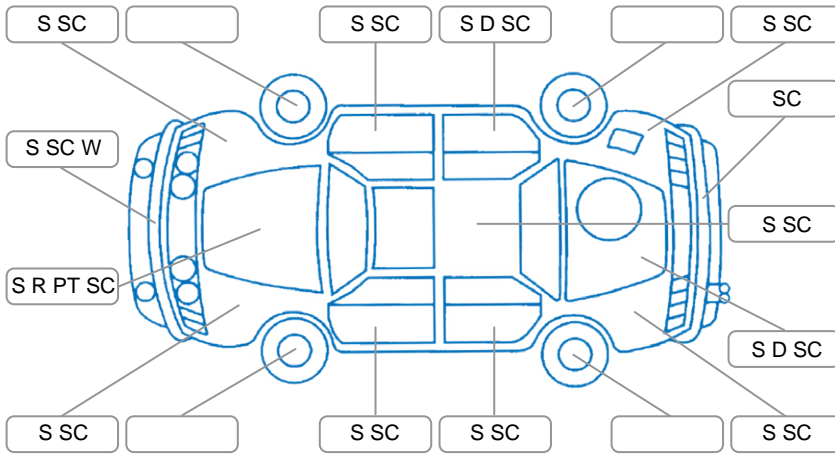

Report ID:	28,060,274	Version:	1
Created:	16 Apr 2026		

Make:	Toyota	Model:	Aurion
Body Style:	Sedan	Year:	2012
Rego No.:	GLC301	Rego Expiry:	31 Mar 2026
WoF Expiry:	28 Apr 2027	Odometer:	209,935 Kms
Good No.:	28060274	VIN:	6T1BK3FK40X230371
Next Service:	220000	Service History:	No

Key
 S = Scratch R = Rust C = Crack * = Decals W = Significant scuffs
 D = Dent PT = Paint defect P = Pin dent SC = Stone Chips

Note: some defects and blemishes may not be displayed in the diagram

Body Inspection Comments

Conditions During Body Inspection: Dry

Under Carriage and Under Bonnet Inspection Comments

Interior Comments

Seats:	marks
Carpets:	Average
Panels:	Average
Dashboard:	Average

General Comments

Road Conditions During Test Drive	Dry	
Engine Timing Mechanism	Timing Chain	
Evidence of Cam Belt Replacement	<input type="checkbox"/> Yes <input type="checkbox"/> No	Kms
Inspected by:	Gary Adams	
Published by:	Laura Iovine	
Inspection Date:	19 Mar 2026	