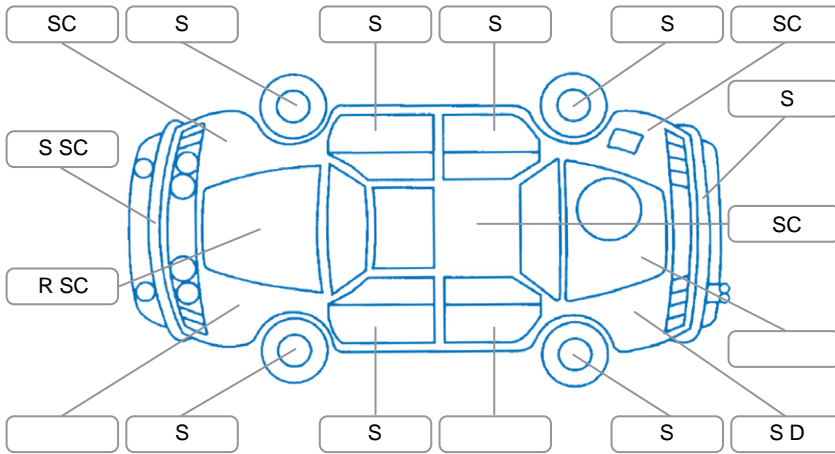

Report ID:	28,060,257	Version:	2
Created:	18 Mar 2026		

Make:	Mazda	Model:	Axela
Body Style:	Hatchback	Year:	2014
Rego No.:	RMQ310	Rego Expiry:	04 Jan 2026
WoF Expiry:	05 Feb 2026	Odometer:	123,169 Kms
Good No.:	28060257	VIN:	7AT0C13JX23435152
Next Service:	136,000	Service History:	No

**Key**

S = Scratch    R = Rust    C = Crack    \* = Decals    W = Significant scuffs  
 D = Dent    PT = Paint defect    P = Pin dent    SC = Stone Chips

Note: some defects and blemishes may not be displayed in the diagram

**Body Inspection Comments**

Stone chips in the windscreen, all tyres balding on outer edge,

Conditions During Body Inspection

Dry

**Under Carriage and Under Bonnet Inspection Comments**

**Interior Comments**