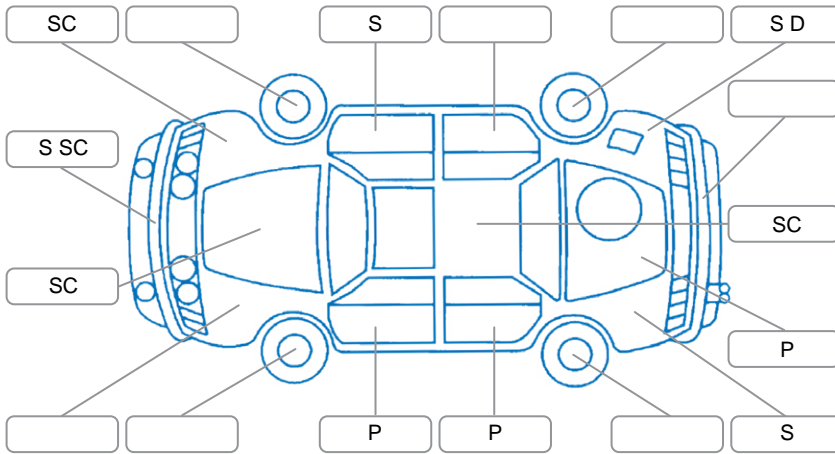

Report ID:	28,060,149	Version:	1
Created:	25 Mar 2026		

Make:	Toyota	Model:	Hilux
Body Style:	Utility	Year:	2018
Rego No.:	RCD285	Rego Expiry:	02 Mar 2027
WoF Expiry:	27 Feb 2027	Odometer:	151,041 Kms
Good No.:	28060149	VIN:	MR0HA3CD400713162
Next Service:	161,039kms	Service History:	Yes

**Key**

S = Scratch    R = Rust    C = Crack    \* = Decals    W = Significant scuffs  
 D = Dent    PT = Paint defect    P = Pin dent    SC = Stone Chips

Note: some defects and blemishes may not be displayed in the diagram