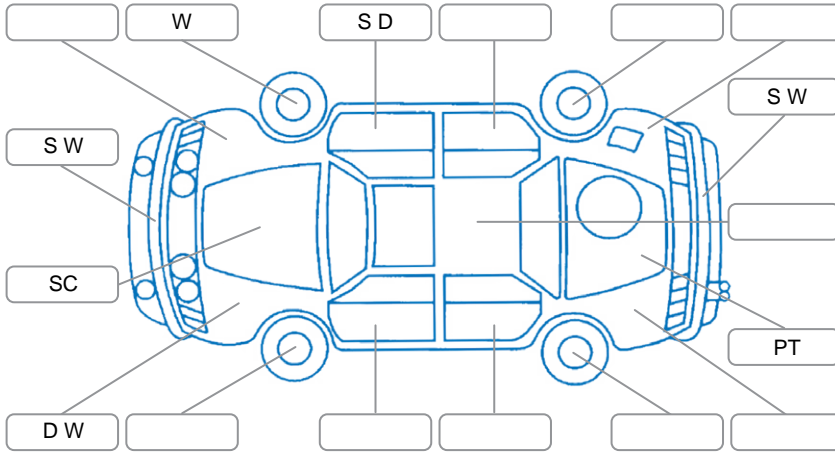

Report ID:	28,059,909	Version:	2
Created:	31 Mar 2026		

Make:	Nissan	Model:	Qashqai
Body Style:	SUV	Year:	2009
Rego No.:	FCY841	Rego Expiry:	28 Sep 2026
WoF Expiry:	10 Apr 2027	Odometer:	45,671 Kms
Good No.:	28059909	VIN:	SJNFBAJ10A1447732
Next Service:	54700	Service History:	No

Key

S = Scratch R = Rust C = Crack * = Decals W = Significant scuffs
 D = Dent PT = Paint defect P = Pin dent SC = Stone Chips

Note: some defects and blemishes may not be displayed in the diagram

Body Inspection Comments