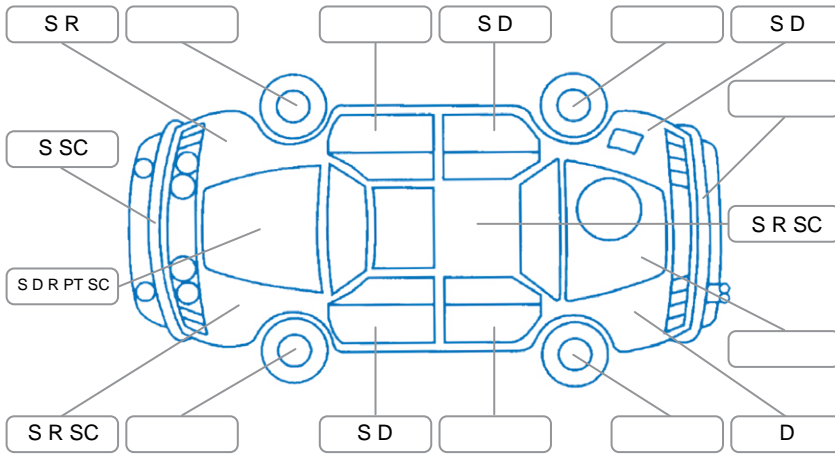

Report ID:	28,059,881	Version:	1
Created:	07 Apr 2026		

Make:	Toyota	Model:	Hiace
Body Style:	Van	Year:	2009
Rego No.:	KQW202	Rego Expiry:	14 Jun 2026
WoF Expiry:	04 Oct 2026	Odometer:	405,312 Kms
Good No.:	28059881	VIN:	7AT0H60FX17094634
Next Service:	417,000	Service History:	Yes

Key
 S = Scratch R = Rust C = Crack * = Decals W = Significant scuffs
 D = Dent PT = Paint defect P = Pin dent SC = Stone Chips

Note: some defects and blemishes may not be displayed in the diagram

Body Inspection Comments

Paintwork and bodywork poor
 Reverse camera not working

Conditions During Body Inspection Dry

Under Carriage and Under Bonnet Inspection Comments

Interior Comments

Seats:	driver split
Carpets:	Average
Panels:	Average
Dashboard:	Average