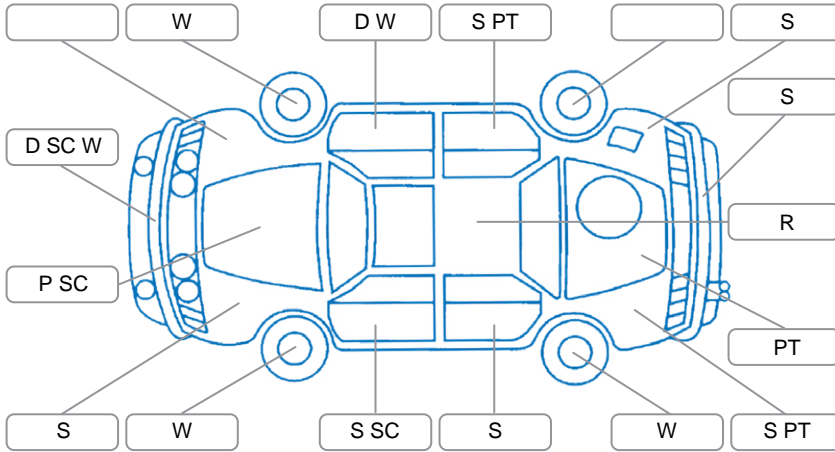

Report ID:	28,059,868	Version:	2
Created:	04 Apr 2026		

Make:	Toyota	Model:	Estima
Body Style:	Wagon	Year:	2006
Rego No.:	KNL195	Rego Expiry:	31 Oct 2026
WoF Expiry:	15 Apr 2027	Odometer:	143,148 Kms
Good No.:	28059868	VIN:	7AT0H61YX17004243
Next Service:	153000kms	Service History:	No

Key

S = Scratch R = Rust C = Crack * = Decals W = Significant scuffs
 D = Dent PT = Paint defect P = Pin dent SC = Stone Chips

Note: some defects and blemishes may not be displayed in the diagram

Body Inspection Comments

8 seater
 Left automatic sliding door faulty

Road Conditions During Test Drive	Dry		
Engine Timing Mechanism	Timing Chain		
Evidence of Cam Belt Replacement	<input type="checkbox"/> Yes	<input type="checkbox"/> No	Kms
Inspected by:	Sione Mae		
Published by:	Neil Honeyman		
Inspection Date:	19 Mar 2026		