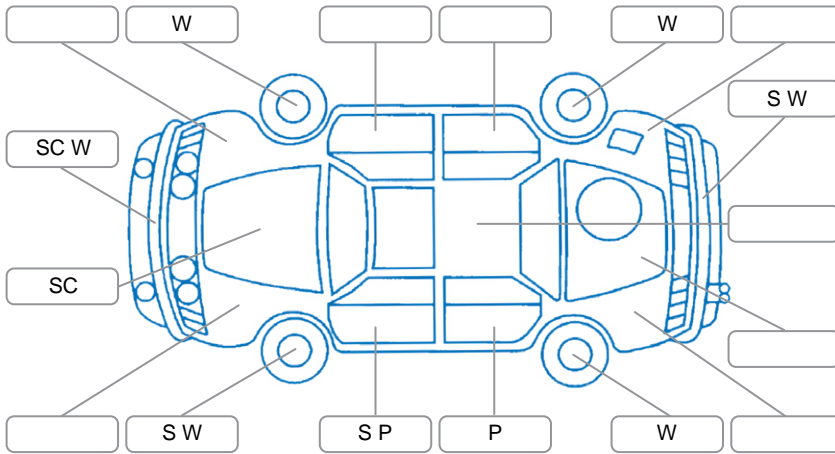

Report ID:	28,059,847	Version:	3
Created:	15 May 2026		

Make:	KIA	Model:	Sorento
Body Style:	SUV	Year:	2016
Rego No.:	JSP802	Rego Expiry:	10 Nov 2026
WoF Expiry:	19 May 2027	Odometer:	192,799 Kms
Good No.:	28059847	VIN:	KNAPH81BSG5201375
Next Service:	207000	Service History:	Yes

Key
 S = Scratch R = Rust C = Crack * = Decals W = Significant scuffs
 D = Dent PT = Paint defect P = Pin dent SC = Stone Chips

Note: some defects and blemishes may not be displayed in the diagram

Body Inspection Comments