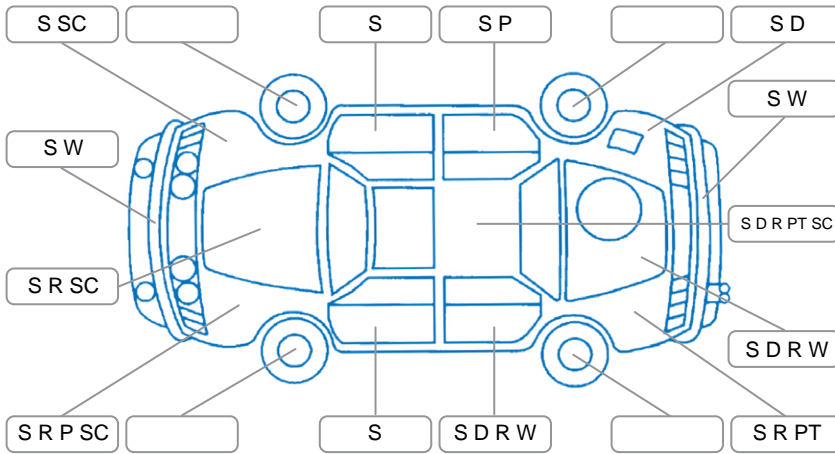

Report ID:	28,059,540	Version:	1
Created:	08 Apr 2026		

Make:	LDV	Model:	V80
Body Style:	Minibus	Year:	2017
Rego No.:	LCB993	Rego Expiry:	12 Mar 2026
WoF Expiry:	16 Mar 2027	Odometer:	96,708 Kms
Good No.:	28059540	VIN:	LSKG5GL18HA085957
Next Service:	101,343	Service History:	No

Key

S = Scratch R = Rust C = Crack * = Decals W = Significant scuffs
 D = Dent PT = Paint defect P = Pin dent SC = Stone Chips

Note: some defects and blemishes may not be displayed in the diagram

Body Inspection Comments

Conditions During Body Inspection

Wet

Under Carriage and Under Bonnet Inspection Comments

Interior Comments

Seats:	Stains
Carpets:	Average
Panels:	Average
Dashboard:	Average

General Comments

Road Conditions During Test Drive	Wet
Engine Timing Mechanism	Timing Chain
Evidence of Cam Belt Replacement	<input type="checkbox"/> Yes <input type="checkbox"/> No Kms
Inspected by:	Samuel Weir
Published by:	Samuel Weir
Inspection Date:	26 Mar 2026