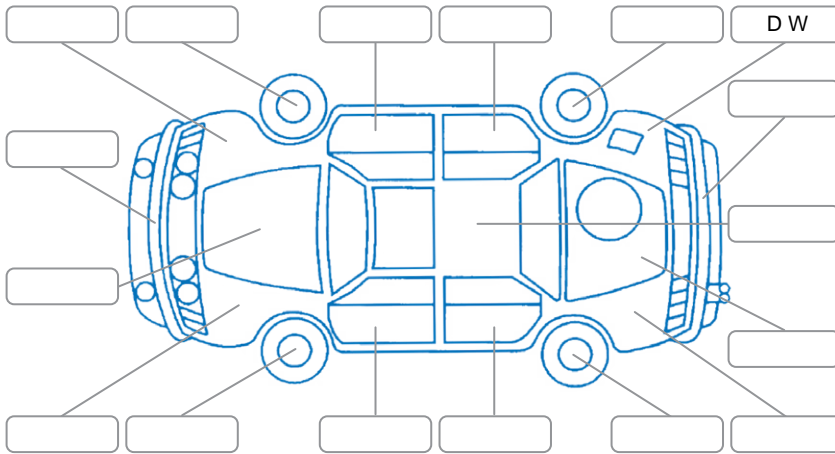

Report ID:	28,059,248	Version:	2
Created:	02 Apr 2026		

Make:	Nissan	Model:	Navara
Body Style:	Utility	Year:	2024
Rego No.:	QRB551	Rego Expiry:	28 Nov 2026
WoF Expiry:	14 May 2027	Odometer:	48,602 Kms
Good No.:	28059248	VIN:	MNTCBAD23A0006069
Next Service:	66000	Service History:	No

Key
 S = Scratch R = Rust C = Crack * = Decals W = Significant scuffs
 D = Dent PT = Paint defect P = Pin dent SC = Stone Chips

Note: some defects and blemishes may not be displayed in the diagram

Body Inspection Comments

Conditions During Body Inspection: Wet Dry

Under Carriage and Under Bonnet Inspection Comments

Interior Comments

Seats:	Good
Carpets:	Good
Panels:	Good
Dashboard:	Good

General Comments

Road Conditions During Test Drive	Dry		
Engine Timing Mechanism	Timing Chain		
Evidence of Cam Belt Replacement	<input type="checkbox"/> Yes	<input type="checkbox"/> No	Kms
Inspected by:	Greg Morgan		
Published by:	Michael Little		
Inspection Date:	30 Mar 2026		