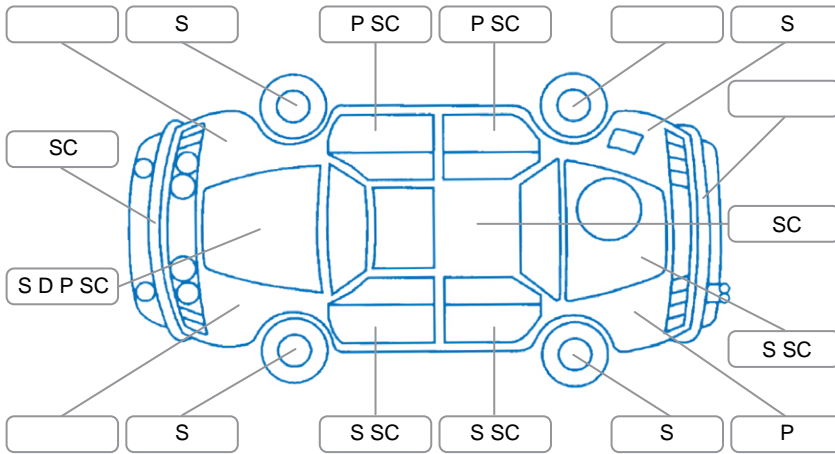

Report ID:	28,059,224	Version:	3
Created:	02 Apr 2026		

Make:	Mini	Model:	Countryman
Body Style:	SUV	Year:	2017
Rego No.:	KUF220	Rego Expiry:	19 Mar 2027
WoF Expiry:	14 Apr 2027	Odometer:	105,430 Kms
Good No.:	28059224	VIN:	WMWYS920903E10065
Next Service:	115, 541 Kms	Service History:	No

Key
 S = Scratch R = Rust C = Crack * = Decals W = Significant scuffs
 D = Dent PT = Paint defect P = Pin dent SC = Stone Chips

Note: some defects and blemishes may not be displayed in the diagram

Body Inspection Comments

Run flat tyres fitted on the rear.

Conditions During Body Inspection

Dry

Under Carriage and Under Bonnet Inspection Comments

Interior Comments

Seats:	Good
Carpets:	Good
Panels:	Good
Dashboard:	Good

General Comments

Minor fraying on drivers seatbelt.

Road Conditions During Test Drive Dry

Engine Timing Mechanism Timing Chain

Evidence of Cam Belt Replacement Yes No Kms

Inspected by: Troy Smith

Published by: Shanna Bullion