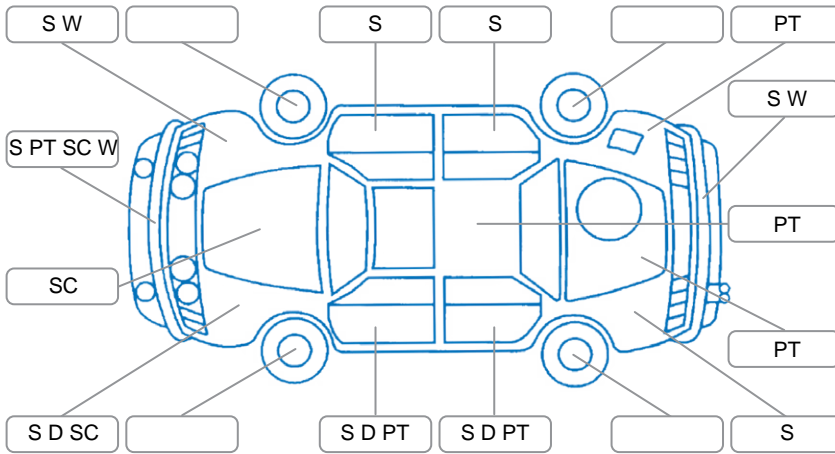

Report ID:	28,059,125	Version:	1
Created:	27 Mar 2026		

Make:	Nissan	Model:	Tiida
Body Style:	Hatchback	Year:	2009
Rego No.:	FEW883	Rego Expiry:	15 Jun 2026
WoF Expiry:	03 Jul 2026	Odometer:	160,710 Kms
Good No.:	28059125	VIN:	JN1FBAC11A0020668
Next Service:	161000kms	Service History:	Yes

Key

S = Scratch R = Rust C = Crack * = Decals W = Significant scuffs
 D = Dent PT = Paint defect P = Pin dent SC = Stone Chips

Note: some defects and blemishes may not be displayed in the diagram

Body Inspection Comments