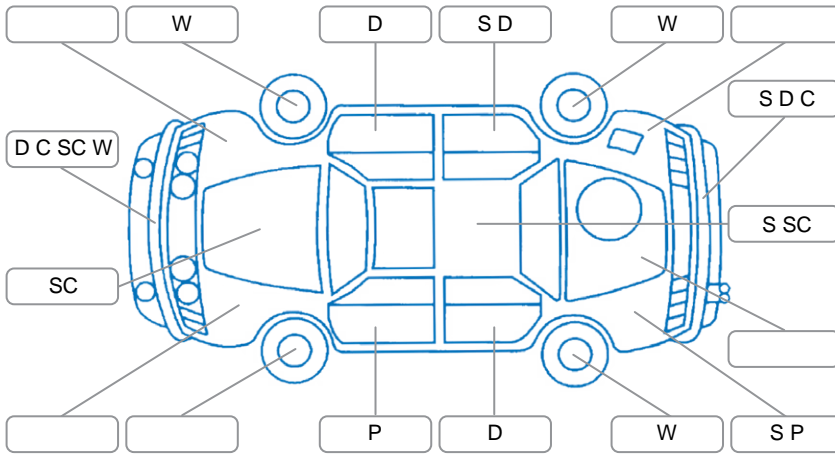

Report ID:	28,058,839	Version:	1
Created:	26 Mar 2026		

Make:	Subaru	Model:	Legacy
Body Style:	Sedan	Year:	2012
Rego No.:	NEP811	Rego Expiry:	15 Jul 2026
WoF Expiry:	07 Apr 2027	Odometer:	119,709 Kms
Good No.:	28058839	VIN:	7AT0GF0BX20022800
Next Service:	129,707kms	Service History:	No

Key
 S = Scratch R = Rust C = Crack * = Decals W = Significant scuffs
 D = Dent PT = Paint defect P = Pin dent SC = Stone Chips

Note: some defects and blemishes may not be displayed in the diagram

Body Inspection Comments

Conditions During Body Inspection	Dry
-----------------------------------	-----

Under Carriage and Under Bonnet Inspection Comments

Interior Comments

Seats:	Right front base pad is worn.
Carpets:	Good
Panels:	Good
Dashboard:	Good