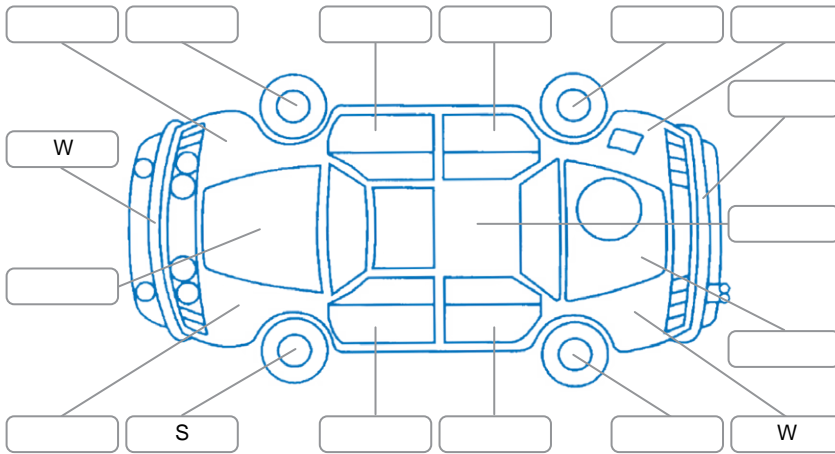

Report ID:	28,058,666	Version:	3
Created:	13 Apr 2026		

Make:	Mini	Model:	Cooper S
Body Style:	Hatchback	Year:	2013
Rego No.:	PZY261	Rego Expiry:	20 Jan 2027
WoF Expiry:	12 Nov 2026	Odometer:	78,254 Kms
Good No.:	28058666	VIN:	WMWZC32090WN04621
Next Service:	87,100 Kms	Service History:	No

Key
 S = Scratch R = Rust C = Crack * = Decals W = Significant scuffs
 D = Dent PT = Paint defect P = Pin dent SC = Stone Chips

Note: some defects and blemishes may not be displayed in the diagram

Body Inspection Comments

Conditions During Body Inspection: Dry

Under Carriage and Under Bonnet Inspection Comments

Interior Comments

Seats:	Good
Carpets:	Good
Panels:	Good
Dashboard:	Good

General Comments

Road Conditions During Test Drive	Dry		
Engine Timing Mechanism	Timing Chain		
Evidence of Cam Belt Replacement	<input type="checkbox"/> Yes	<input type="checkbox"/> No	Kms
Inspected by:	Haden Brown		
Published by:	Harry Dodds		
Inspection Date:	22 Mar 2026		